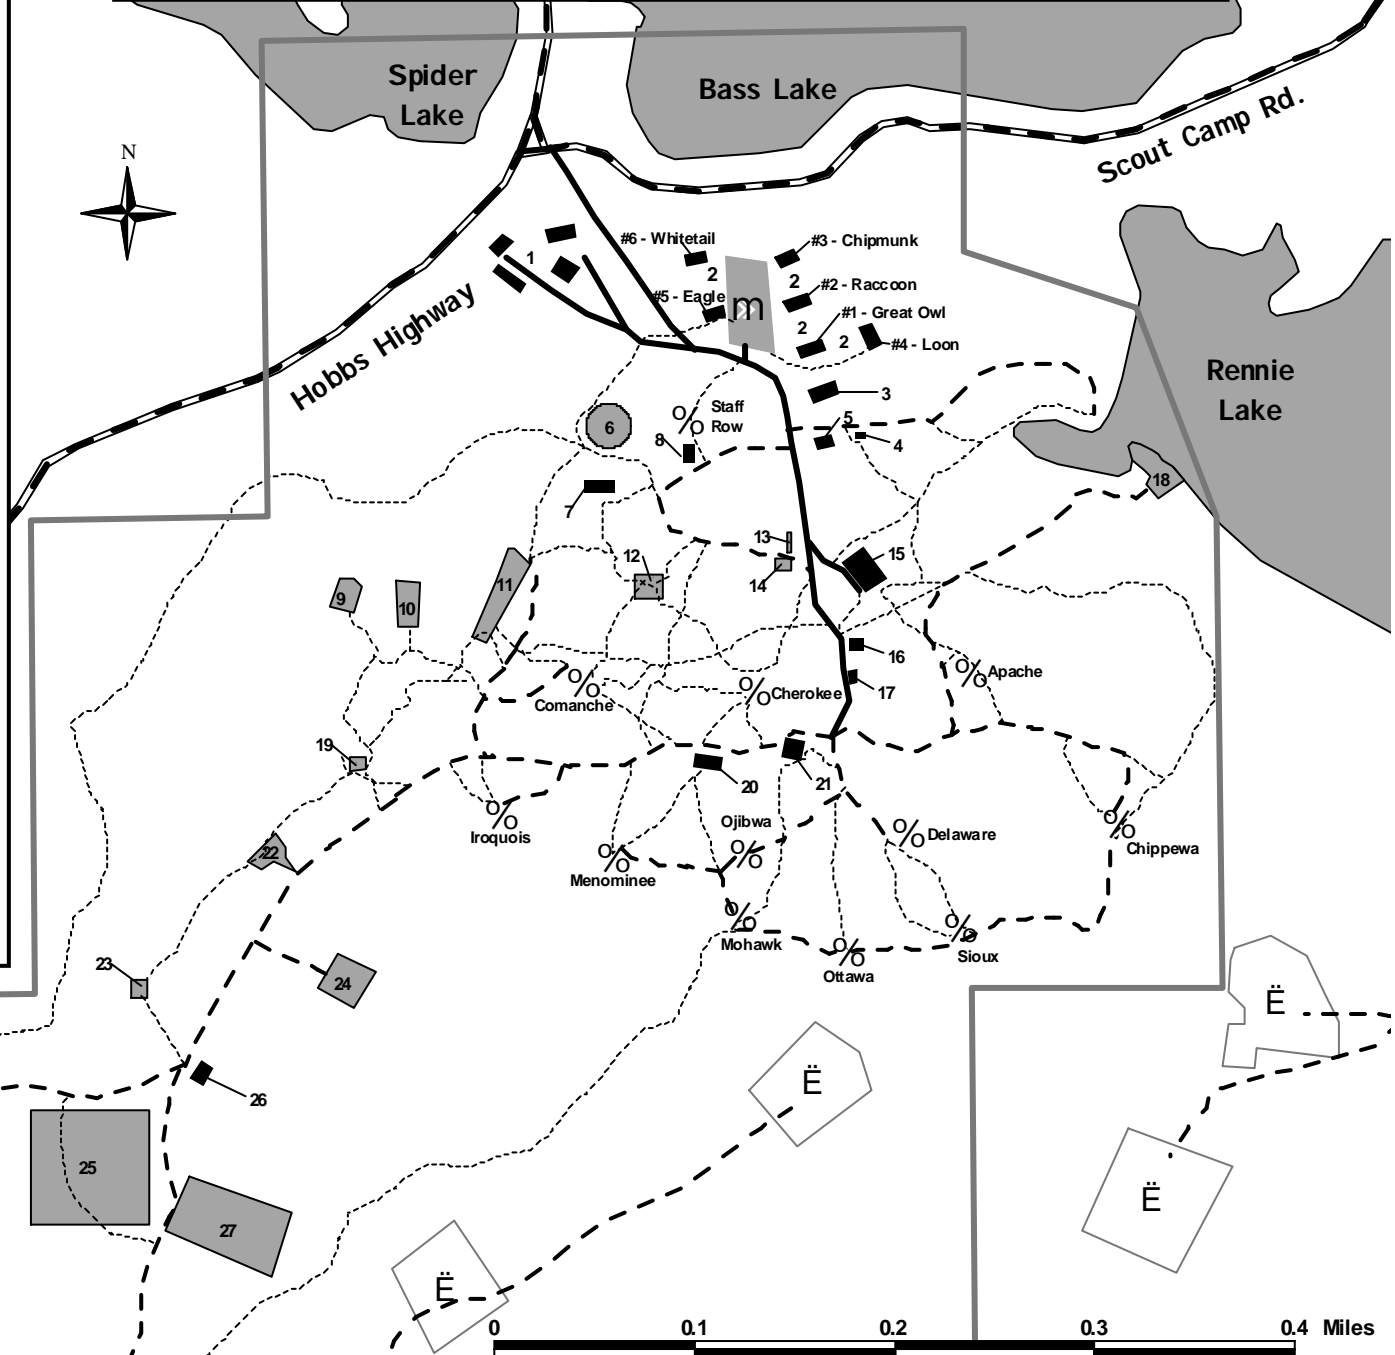

Legend

Facilities

- 1 - Camp Ranger Facilities
- 2 - Guest Cabins
- 3 - Pavilion
- 4 - Scouting Museum
- 5 - Office & First Aid
- 6 - Fire Bowl
- 7 - Chapel
- 8 - Staff Lounge
- 9 - Rifle Range
- 10 - Archery Range
- 11 - Activity Field
- 12 - Outdoor Skills (Scoutcraft)
- 13 - Boulderling Wall
- 14 - Quest Program Area
- 15 - Besser Lodge
- 16 - Old Shower House
- 17 - Technology Area
- 18 - Waterfront
- 19 - Ecology/Nature
- 20 - New Shower House
- 21 - Trading Post, Fine Arts & QM
- 22 - Flag Field
- 23 - Climbing Tower
- 24 - Shotgun Range
- 25 - COPE Course
- 26 - Gordon Pharo - High Adventure
- 27 - Football Field
- 28 - Adirondack Shelters

Camp Greilick

Operated by Scenic Trails Council - Boy Scouts of America
Owned by Rotary Camps and Services

Map By Troop 88, Kingsley